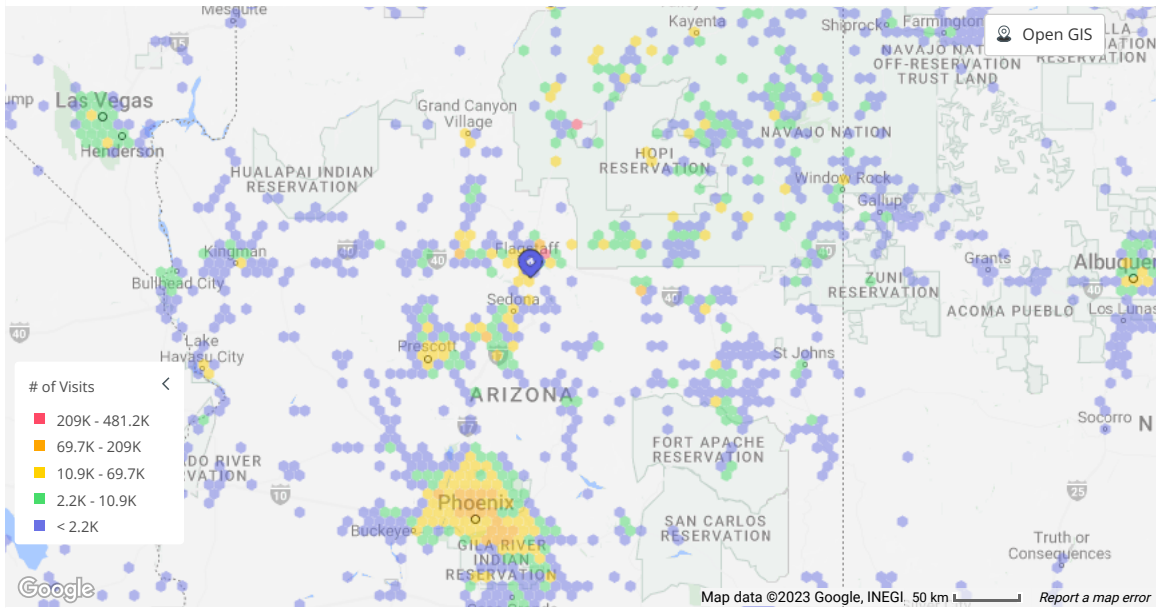

Trade Area

Venues:

City of Flagstaff / Flagstaff, AZ

By: Home Location    Metric: Visits    Min. Visits: 1    Visualization: Hexagon

Home locations are obfuscated for privacy and randomly placed within a census block. They do not represent actual home addresses. [Learn more](#) Dismiss

Home locations are obfuscated for privacy and randomly placed within a census block. They do not represent actual home addresses. [Learn more](#)

Visitors By Origin

Venues:

Origin:

Home Location

Metric:

Visits