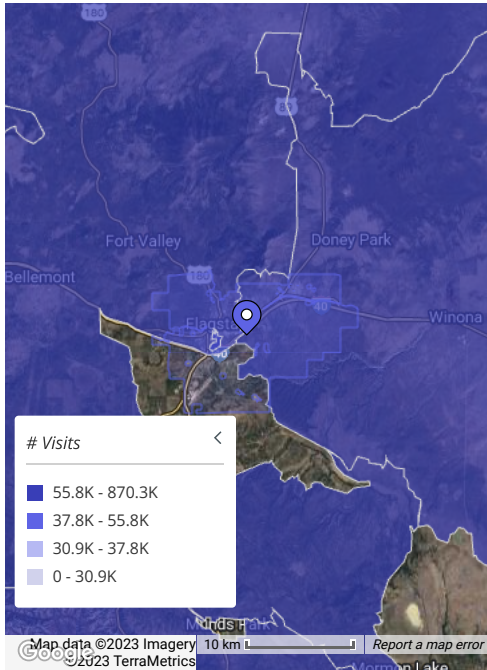

Trade Area

Venues:

City of Flagstaff / Flagstaff, AZ

By: Home Location    Metric: Visits    Min. Visits: 1    Visualization: Hexagon

Home locations are obfuscated for privacy and randomly placed within a census block. They do not represent actual home addresses. [Learn more](#) Dismiss

Home locations are obfuscated for privacy and randomly placed within a census block. They do not represent actual home addresses. [Learn more](#)

Visitors By Origin

Venues:

Origin:

Home Location

Metric:

Visits

# of Visits % of Visits YoY Change

Zipcode / City	Visits (% of Total)
86004 Flagstaff, AZ	870.3K (7%)
86001 Flagstaff, AZ	443.9K (3.6%)
86045 Tuba City, AZ	357.7K (2.9%)
86047 Winslow, AZ	291K (2.3%)
86046 Williams, AZ	204.9K (1.7%)
86011 Flagstaff, AZ	195.1K (1.6%)
86326 Cottonwood, AZ	101K (0.8%)
86510 Pinon, AZ	100.1K (0.8%)
86040 Page, AZ	82.2K (0.7%)
85254	81.2K (0.7%)

\*Showing data for top 100 Zip Codes of this property.  
Download the CSV file for full results.

Trade Area Coverage by Distance

City of Flagstaff

, Flagstaff, AZ

Metric: % of Visits  
By: Home Location  
Min. Visits: 1  
View: Cumulative